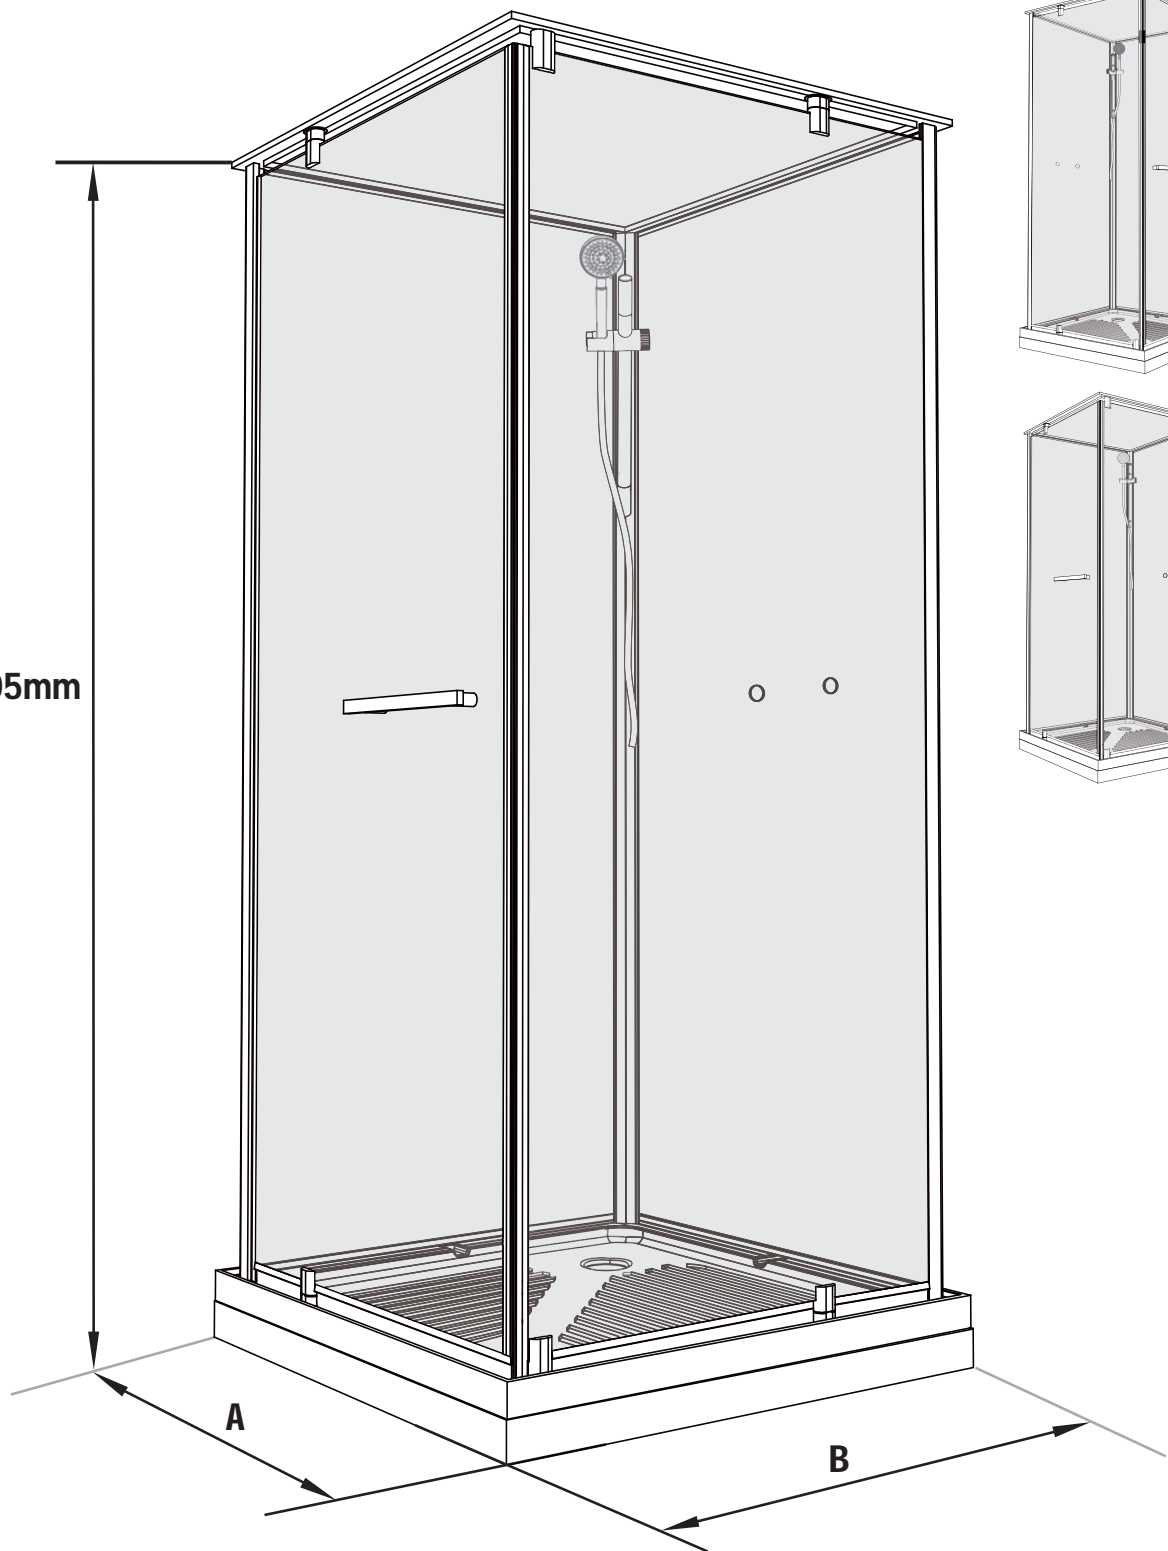

## Komma igång/ Getting started:

 EN14428	This product fulfils the EN14428 standard		Goggles are recommended to protect the eyes
 EN12150	All glass used are tempered security glass		Caution: Always Handle Glass With Care! Always protect the edges and corners of the glass when assembling.
	2 people are recommended to assemble this shower enclosure		Gloves are recommended to prevent slippery on glass

**Measurement:**

2005mm

Model	A	B
90x90	900mm	900mm
80x80	800mm	800mm
70x90 (reversible)	700/900mm	900/700mm

Exploded View:

900x900

800x800

③  
Black

Exploded View:

700x900

5

6

900x900  
800x800

900x900  
800x800

700x900

10

11