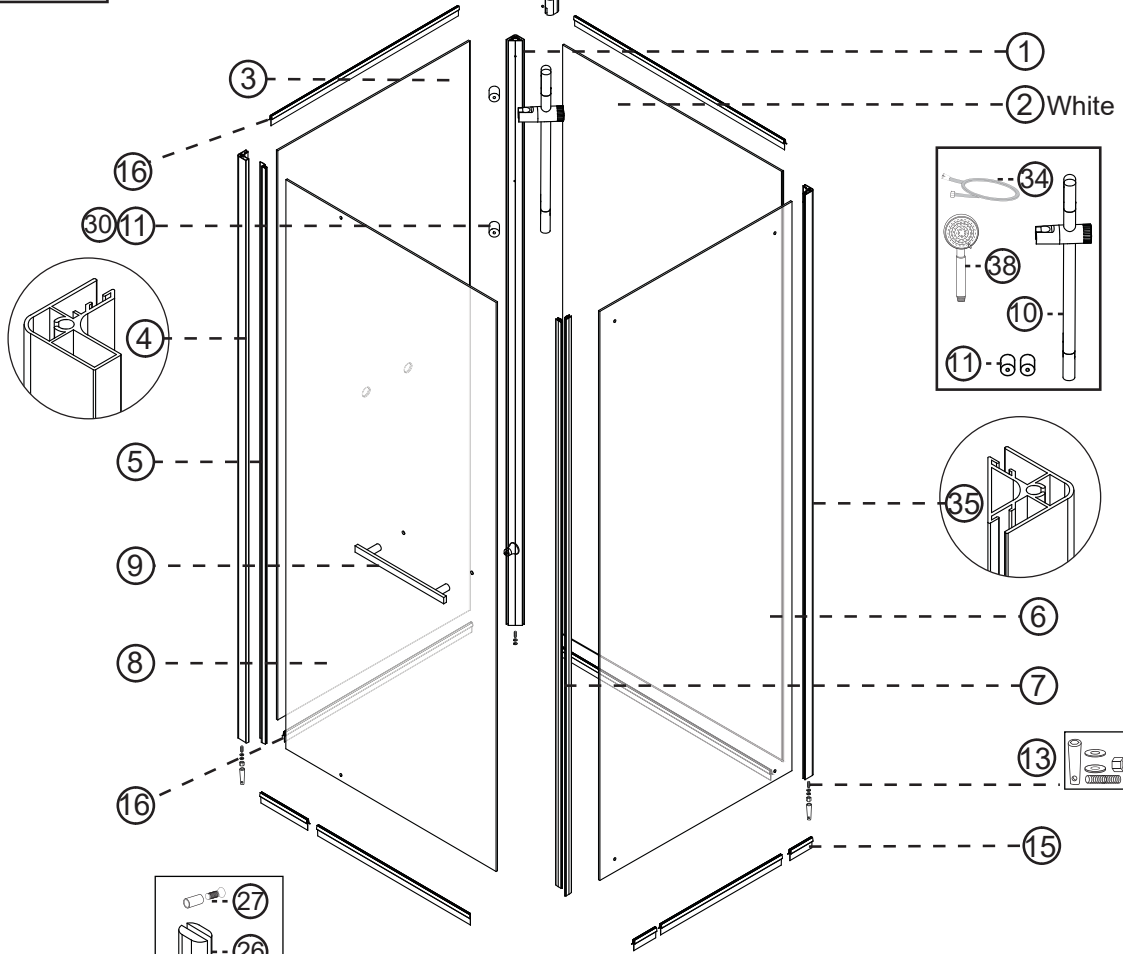

**Measurement:**

2005mm

Model	A	B
90x90	900mm	900mm
80x80	800mm	800mm
70x90 (reversible)	700/900mm	900/700mm

Exploded View:

900x900

800x800

③  
Black

Exploded View:

700x900

5

6

900x900  
800x800

900x900  
800x800

700x900

10

11