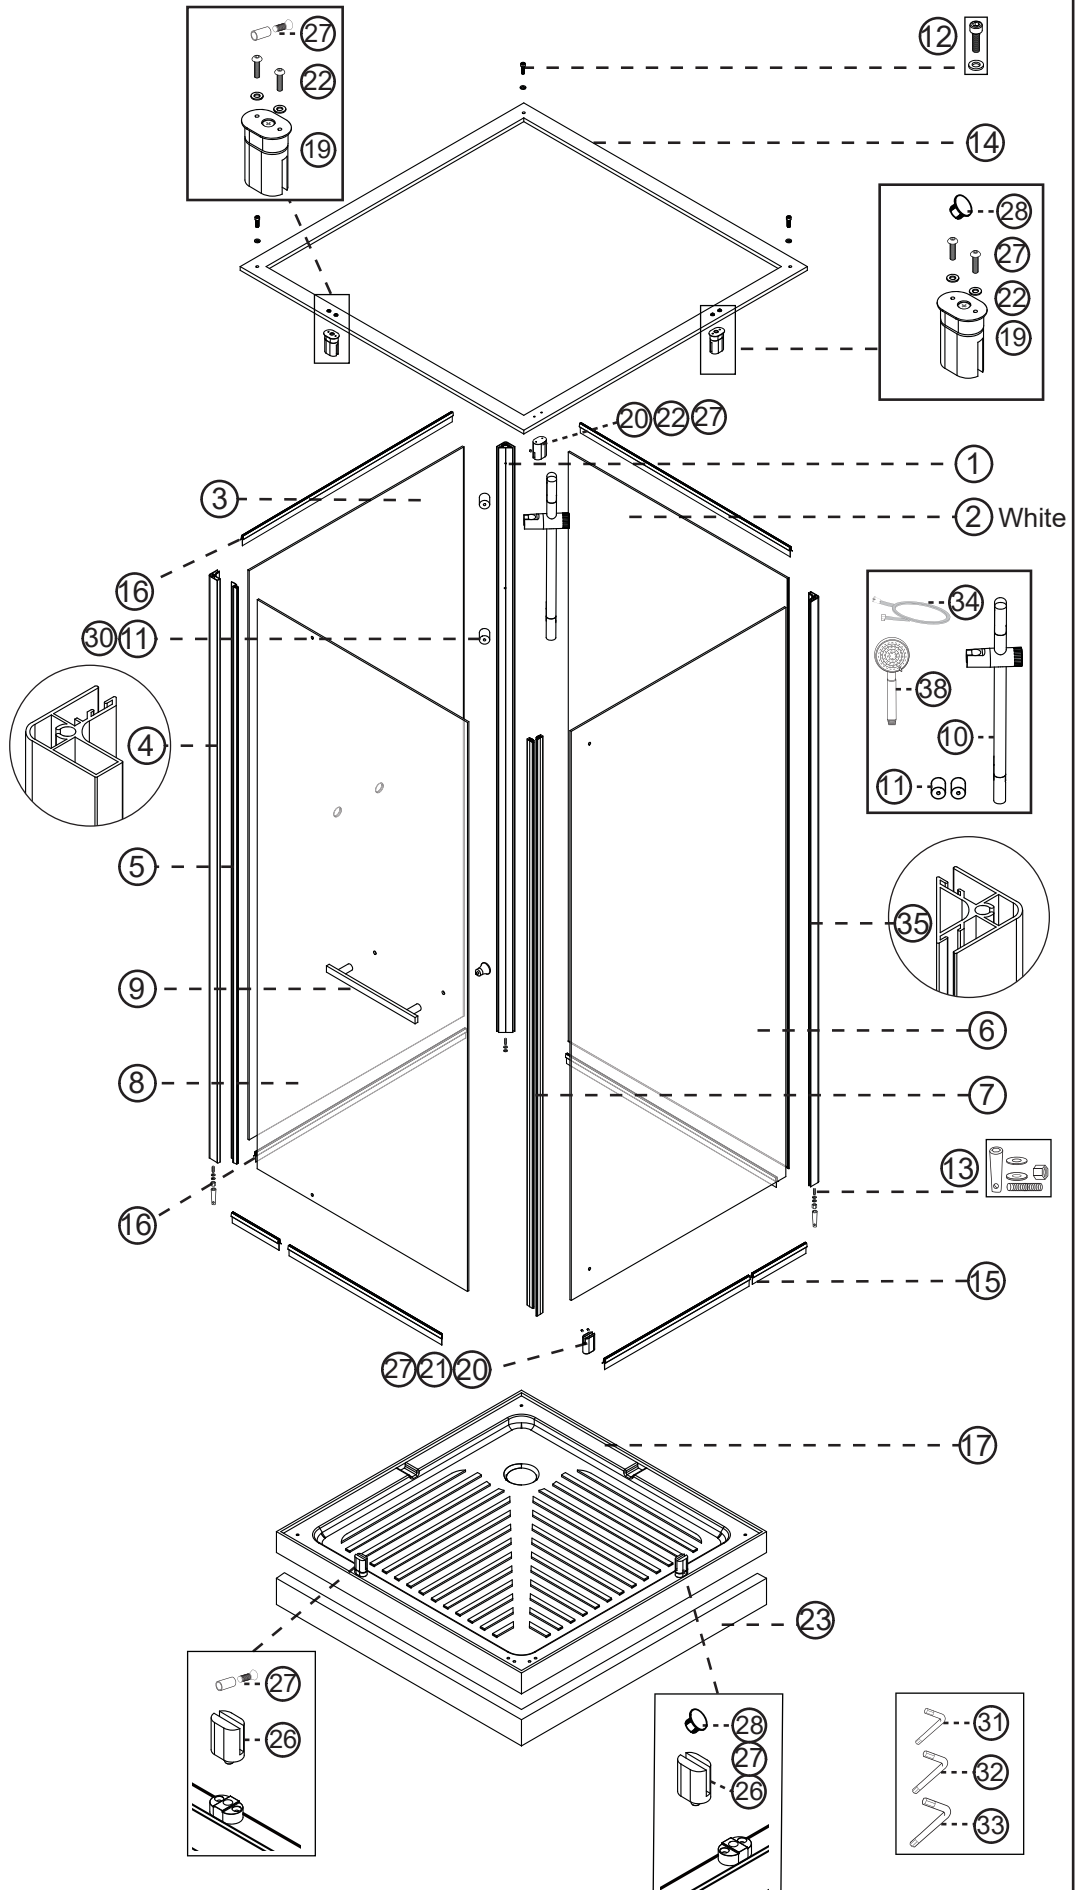

**Measurement:**

2005mm

Model	A	B
90x90	900mm	900mm
80x80	800mm	800mm
70x90 (reversible)	700/900mm	900/700mm

Exploded View:

900x900

800x800

③  
Black

Exploded View:

700x900

5

6

900x900  
800x800

900x900  
800x800

700x900

10

11