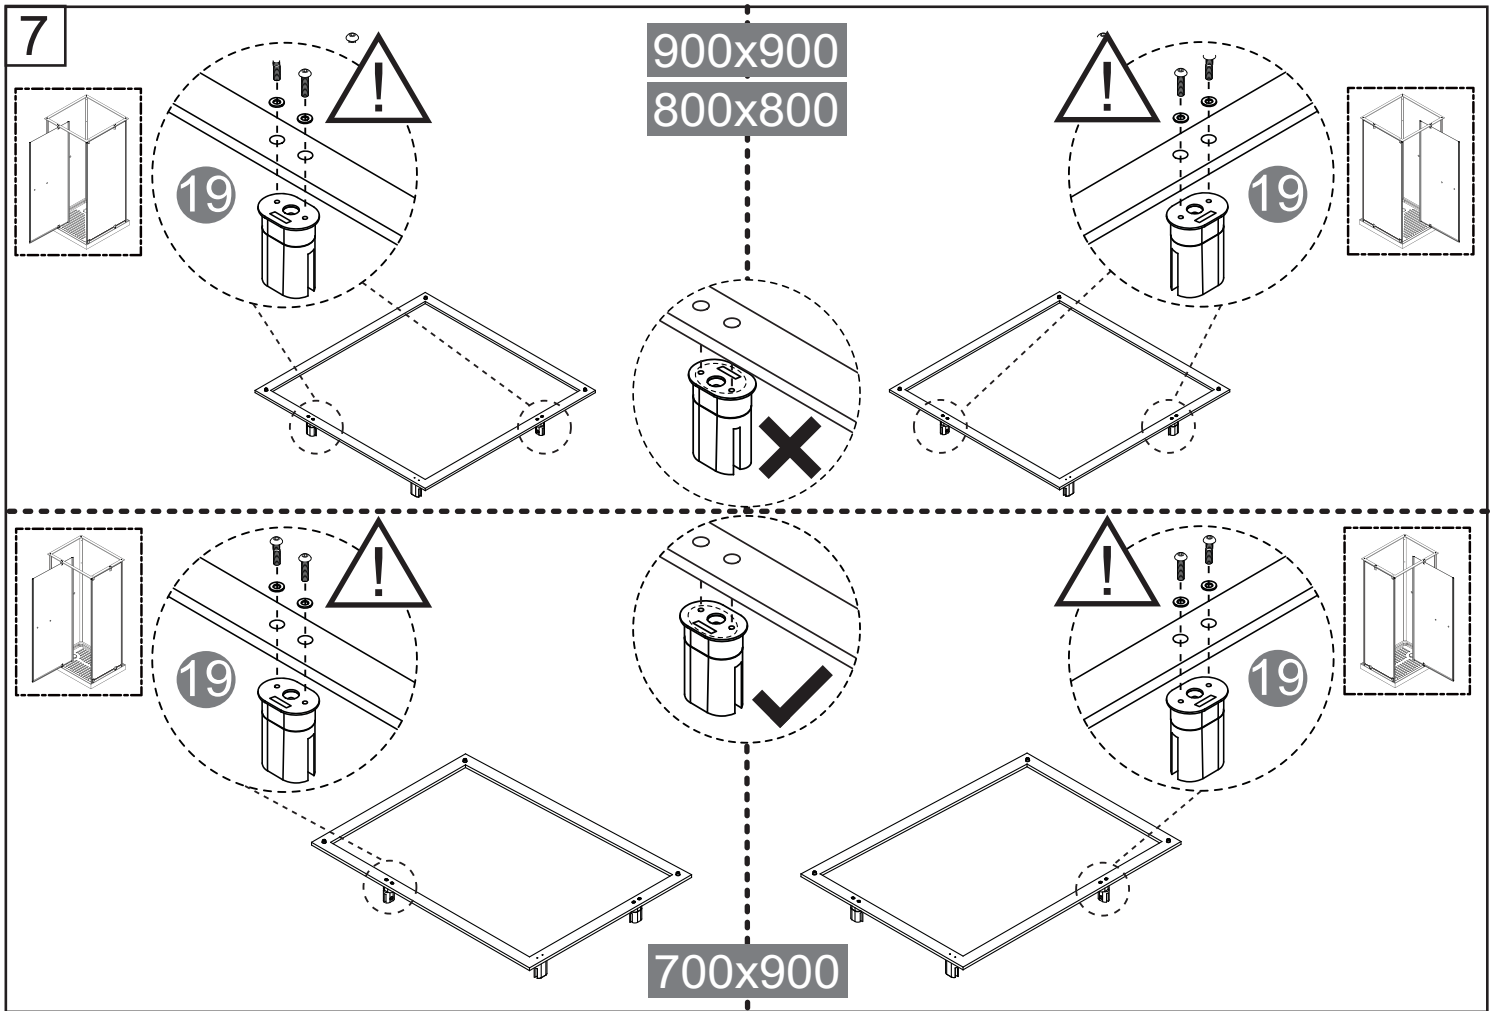

**Measurement:**

2005mm

Model	A	B
90x90	900mm	900mm
80x80	800mm	800mm
70x90 (reversible)	700/900mm	900/700mm

Exploded View:

900x900

800x800

③  
Black

Exploded View:

700x900

5

6

900x900  
800x800

900x900  
800x800

700x900

10

11