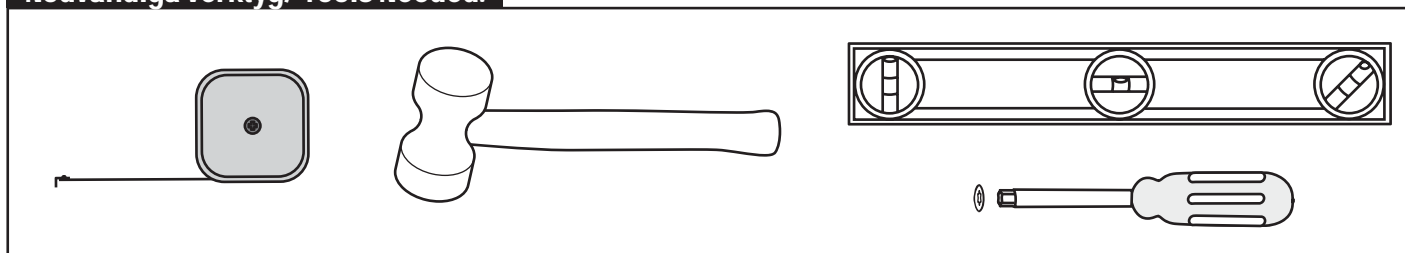

Komma igång/ Getting started:

  EN14428	This product fulfils the EN14428 standard		Goggles are recommended to protect the eyes
  EN12150	All glass used are tempered security glass		Caution: Always Handle Glass With Care! Always protect the edges and corners of the glass when assembling.
	2 people are recommended to assemble this shower enclosure		Gloves are recommended to prevent slippery on glass

Nödvändiga verktyg/ Tools Needed:

Monteringsats/ Accessory bag:

5 x 1	7 x 1	9 x 1	11 x 2	12 M6X25 x 3	13 Plastic Washer Metal Washer x 3
15 x 2	16 x 4	19 700x900 800x800 900x900 x1/x 2	20 x 2	21 ST4X45 x 1	22 ST5X25 700x900 800x800 900x900 x 2/x 1
24 700x900 800x800 900x900 x 1/x 0	25 ST4X35 700x900 800x800 900x900 x 1/x 0	26 x 2	27 x 6	28 x 2	29 x 1
30 ST4X45 x 2	31 N3 x 1	32 N4 x 1	33 N5 x 1	36 x 1	37 x 1